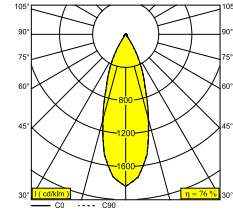

SPYCO CLIP AC 92733 DIM8

19918 9228 B

AVAILABLE IN
BLACK 19918 9228 B
WHITE 19918 9228 W

 [View on website](#)

General info

LOCATION	indoor
INSTALLATION	Ceiling Semi-recessed
CUTOUT SHAPE/SIZE (MM)	round - 51
RECESSED DEPTH (MM)	40
INGRESS PROTECTION	IP20
WEIGHT (KG)	0.3
ADJUSTABILITY	0° to 90° swiveling, 350° rotatable
INFORMATION	REFLECTOR FL-33° BLACK version: INCL.SPY TUBE S B / WHITE version: INCL.SPY TUBE S W

Electrical info

ELECTRICAL	230V / 50-60Hz
CLASS	I
DIM TYPE	mains (phase cut-off)
ENERGY CLASS	G

Lightsource info

LIGHTSOURCE NAME	LED
LIGHTSOURCE	AC LED array 8W / CRI>90 (R9: 55) / 2700K / 597lm
TM-30 VALUES	rf: 92 / Rg: 98
SDCM	SDCM3
RISKGROUP	RG1
LM80	L80B10 > 67000
BEAMANGLE	33°
LED TECHNICS (LIGHT SOURCE)	597lm // 8W // 75lm/W
LED TECHNICS (LUMINAIRE)	452lm // 8W // 57lm/W